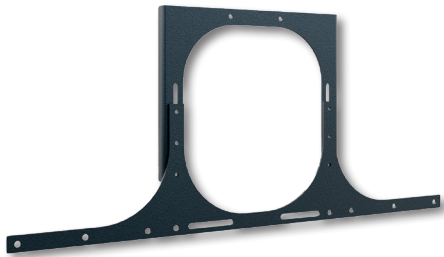

The hole pattern of the system is designed and optimised for Cisco's collaboration room systems.

Locking screws on the screen mount secure the screen against unhooking and falling down. The screen is mounted in landscape format.

CON-Line[®] Big FS Cisco Webex Board Pro 75" Item no.: 2782

Media column, free standing, display specific

- Free standing media column
- Hole pattern display specific optimised for Cisco Webex Board Pro 75"
- Safety screws - secure the screen against unhooking and falling down
- Landscape orientation
- Frontcover with sliding door incl. soft-close
- AV accessories are protected from unauthorised access inside the furniture corpus
- Ventilation grilles in the corpus
- Easy assembly thanks to removable AV mounting panel (2 pcs)
- Retractable security lock on the side of the corpus
- Tilt proof base plate
- Colour:
Corpus: white | Base plate: black

Retractable security lock

Easy assembly thanks to AV mounting panel (2 pcs)

Accessories are protected inside the corpus

Accessories CON-Line®

Optional accessories for CON-Line and CON-Line Big

| Item no.: | Item name | Function & suitability | Illustration | Colour |
|-----------|------------------------|--|--------------|---------|
| 2935 | CON-Line® Dongle Tray | Dongle tray, suitable for all versions of the CON-Line® and CON-Line® Big media columns | 1 | schwarz |
| 2932 | CON-Line® AV Shelf | AV Shelf, suitable for all versions of the CON-Line® and CON-Line® Big media columns | 2 | |
| 2933 | CON-Line® Laptopholder | Laptopholder, suitable for all versions of the CON-Line® and CON-Line® Big media columns | 3 | |
| 2882 | CON-Line® Tableholder | Tableholder, universal, suitable for all versions of the CON-Line® and CON-Line® Big media columns | 4 | |

Accessories CON-Line®

Optional accessories for CON-Line and CON-Line Big

Item no.: 2286

Item no.: 2918

Item no.: 2931

Item no.: 2278

Item no.: 2919

Item no.: 2282