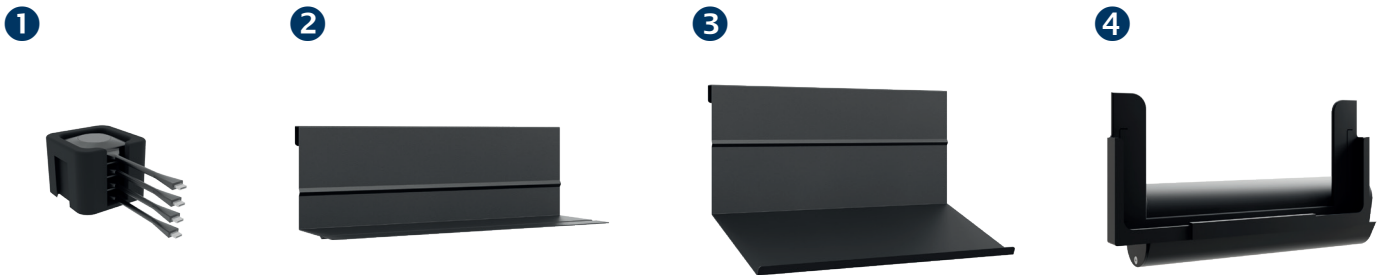

The hole pattern of the system is designed and optimised for Cisco's collaboration room systems.

Locking screws on the screen mount secure the screen against unhooking and falling down. The screen is mounted in landscape format.

CON-Line[®] Big FS Cisco Webex Board Pro 75" Item no.: 2782

Media column, free standing, display specific

- Free standing media column
- Hole pattern display specific optimised for Cisco Webex Board Pro 75"
- Safety screws - secure the screen against unhooking and falling down
- Landscape orientation
- Frontcover with sliding door incl. soft-close
- AV accessories are protected from unauthorised access inside the furniture corpus
- Ventilation grilles in the corpus
- Easy assembly thanks to removable AV mounting panel (2 pcs)
- Retractable security lock on the side of the corpus
- Tilt proof base plate
- Colour:
Corpus: white | Base plate: black

Retractable security lock

Easy assembly thanks to AV mounting panel (2 pcs)

Accessories are protected inside the corpus

Accessories CON-Line®

Optional accessories for CON-Line and CON-Line Big

| Item no.: | Item name | Function & suitability | Illustration | Colour |
|-----------|------------------------|--|--------------|---------|
| 2935 | CON-Line® Dongle Tray | Dongle tray, suitable for all versions of the CON-Line® and CON-Line® Big media columns | 1 | schwarz |
| 2932 | CON-Line® AV Shelf | AV Shelf, suitable for all versions of the CON-Line® and CON-Line® Big media columns | 2 | |
| 2933 | CON-Line® Laptopholder | Laptopholder, suitable for all versions of the CON-Line® and CON-Line® Big media columns | 3 | |
| 2882 | CON-Line® Tableholder | Tableholder, universal, suitable for all versions of the CON-Line® and CON-Line® Big media columns | 4 | |