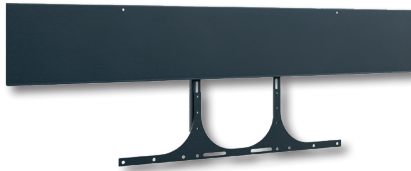

The hole pattern of the system is designed and optimised for Cisco's collaboration room systems.

Locking screws on the screen mount secure the screen against unhooking and falling down. The screen is mounted in landscape format.

CON-Line[®] Big FS Cisco Webex Board Pro 75" Item no.: 2782

Media column, free standing, display specific

- Free standing media column
- Hole pattern display specific optimised for Cisco Webex Board Pro 75"
- Safety screws - secure the screen against unhooking and falling down
- Landscape orientation
- Frontcover with sliding door incl. soft-close
- AV accessories are protected from unauthorised access inside the furniture corpus
- Ventilation grilles in the corpus
- Easy assembly thanks to removable AV mounting panel (2 pcs)
- Retractable security lock on the side of the corpus
- Tilt proof base plate
- Colour:
Corpus: white | Base plate: black

Retractable security lock

Easy assembly thanks to AV mounting panel (2 pcs)

Accessories are protected inside the corpus

Accessories CON-Line®

Optional accessories for CON-Line and CON-Line Big

| Item no.: | Item name | Function & suitability | Illustration | Colour |
|-----------|------------------------|--|--------------|---------|
| 2935 | CON-Line® Dongle Tray | Dongle tray, suitable for all versions of the CON-Line® and CON-Line® Big media columns | 1 | schwarz |
| 2932 | CON-Line® AV Shelf | AV Shelf, suitable for all versions of the CON-Line® and CON-Line® Big media columns | 2 | |
| 2933 | CON-Line® Laptopholder | Laptopholder, suitable for all versions of the CON-Line® and CON-Line® Big media columns | 3 | |
| 2882 | CON-Line® Tableholder | Tableholder, universal, suitable for all versions of the CON-Line® and CON-Line® Big media columns | 4 | |

Accessories CON-Line®

Optional accessories for CON-Line and CON-Line Big

Item no.: 2286

Item no.: 2918

Item no.: 2931

Item no.: 2278

Item no.: 2919

Item no.: 2282