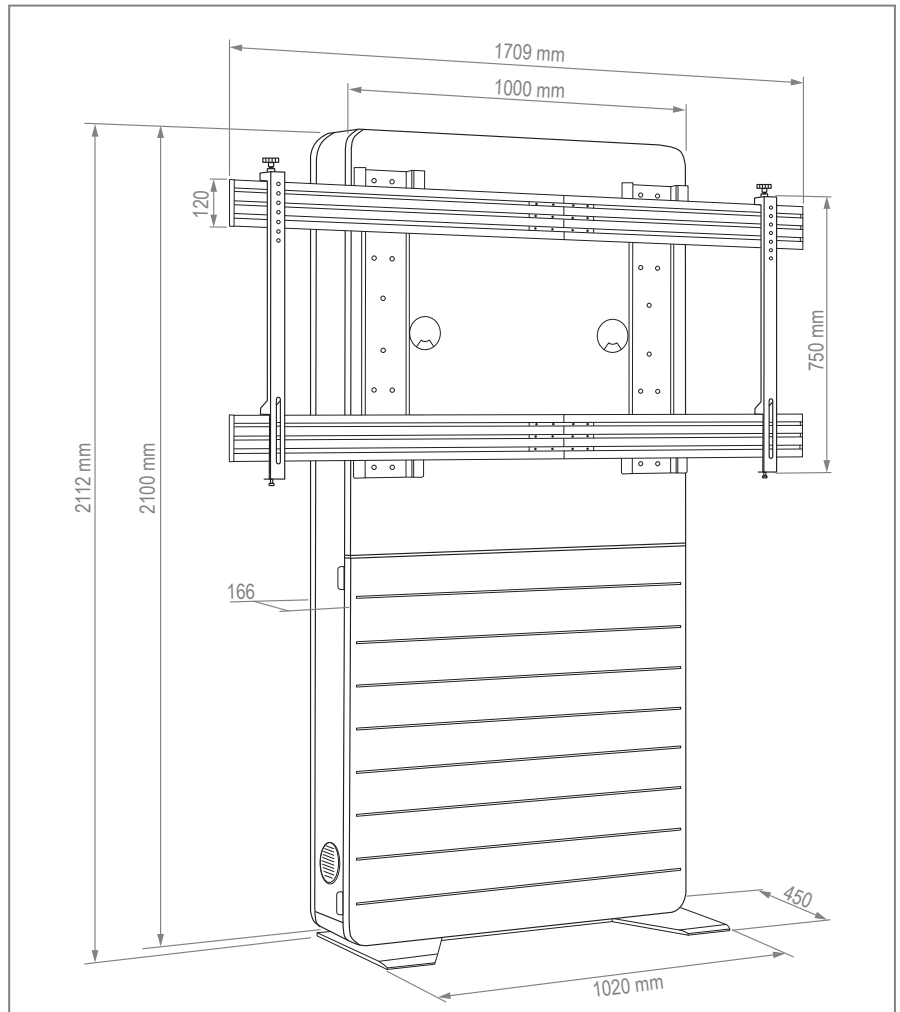

CON-Line[®] Big FS Cisco Webex Board Pro 75" Item no.: 2782

Media column, free standing, display specific

The CON-Line[®] Big FS Cisco Webex Board Pro 75" is a free standing media column, which has been designed display specific for Cisco Webex Board Pro 75".

CON-Line[®] Big FS Cisco Webex Board Pro 75" Item no.: 2782

Media column, free standing, display specific

- Free standing media column
- Hole pattern display specific optimised for Cisco Webex Board Pro 75"
- Safety screws - secure the screen against unhooking and falling down
- Landscape orientation
- Frontcover with sliding door incl. soft-close
- AV accessories are protected from unauthorised access inside the furniture corpus
- Ventilation grilles in the corpus
- Easy assembly thanks to removable AV mounting panel (2 pcs)
- Retractable security lock on the side of the corpus
- Tilt proof base plate
- Colour:
Corpus: white | Base plate: black

Retractable security lock

Easy assembly thanks to AV mounting panel (2 pcs)

Accessories are protected inside the corpus

Accessories CON-Line®

Optional accessories for CON-Line and CON-Line Big

| Item no.: | Item name | Function & suitability | Illustration | Colour |
|-----------|------------------------|--|--------------|---------|
| 2935 | CON-Line® Dongle Tray | Dongle tray, suitable for all versions of the CON-Line® and CON-Line® Big media columns | 1 | schwarz |
| 2932 | CON-Line® AV Shelf | AV Shelf, suitable for all versions of the CON-Line® and CON-Line® Big media columns | 2 | |
| 2933 | CON-Line® Laptopholder | Laptopholder, suitable for all versions of the CON-Line® and CON-Line® Big media columns | 3 | |
| 2882 | CON-Line® Tableholder | Tableholder, universal, suitable for all versions of the CON-Line® and CON-Line® Big media columns | 4 | |